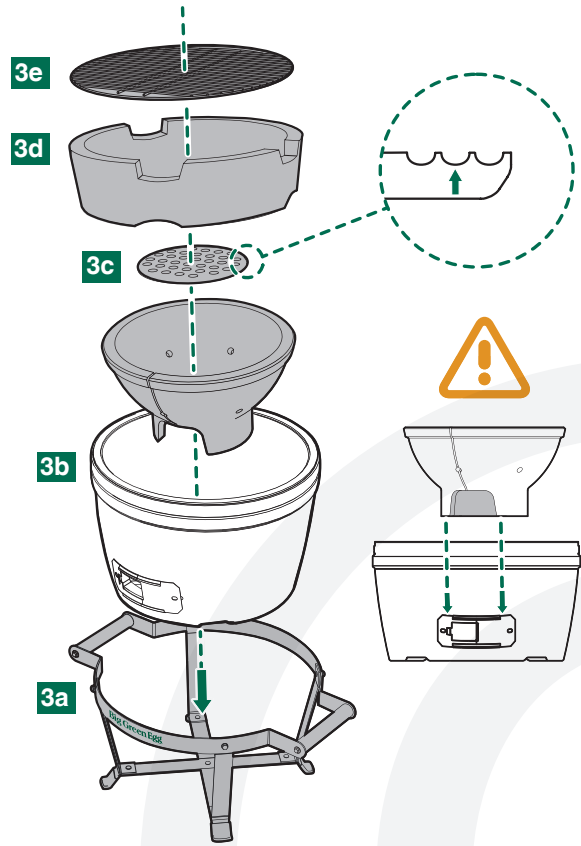

3

© COPYRIGHT BIG GREEN EGG INC.

4