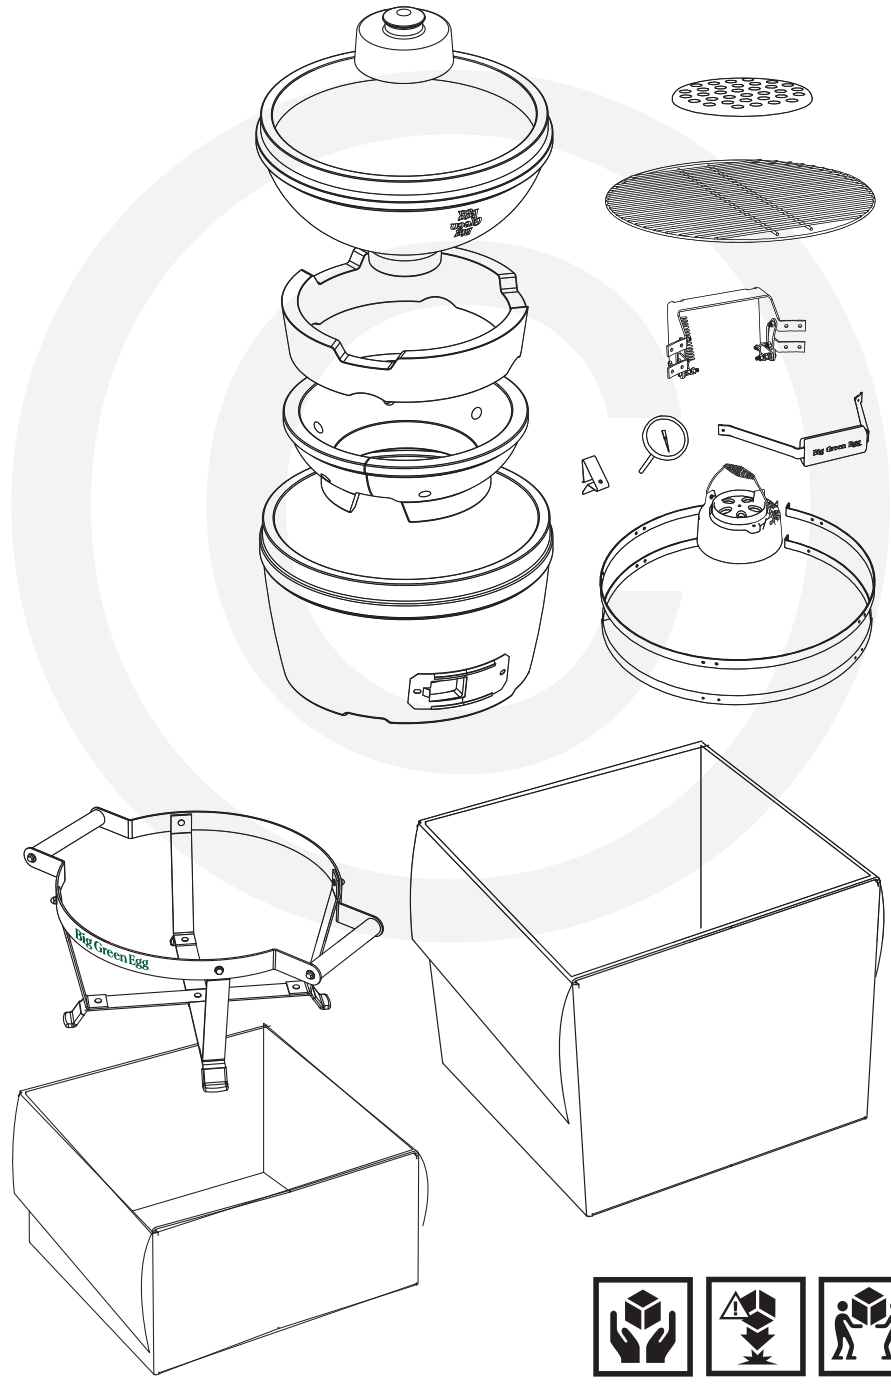

# EGG<sup>®</sup> and Band Assembly Instructions

7/16" + 1/2"  
(Nr. 11 + 13)

[www.biggreenegg.com/assembly-videos](http://www.biggreenegg.com/assembly-videos)

-  [www.biggreenegg.com](http://www.biggreenegg.com)
-  [www.biggreenegg.ca](http://www.biggreenegg.ca)
-  [www.biggreenegg.eu](http://www.biggreenegg.eu)
-  [www.biggreenegg.co.uk](http://www.biggreenegg.co.uk)
-  [www.biggreenegg.co.za](http://www.biggreenegg.co.za)

CAUTION: SEE SAFETY NOTICE  
[www.biggreenegg.com/safetytips](http://www.biggreenegg.com/safetytips)

© COPYRIGHT BIG GREEN EGG INC.

1

**A**    
8x 8x

**B**    
2x 2x

© COPYRIGHT BIG GREEN EGG INC.

2

   
4x 4x