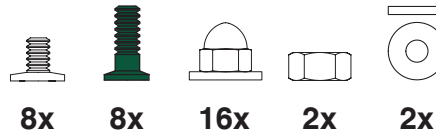

XXL XL L M S MX MN

EGG® and Band Assembly Instructions

7/16" + 1/2"
(Nr. 11 + 13)

www.biggreenegg.com/assembly-videos

 www.biggreenegg.com

 www.biggreenegg.ca

 www.biggreenegg.eu

 www.biggreenegg.co.uk

 www.biggreenegg.co.za

CAUTION: SEE SAFETY NOTICE
www.biggreenegg.com/safetytips

© COPYRIGHT BIG GREEN EGG INC.

1

A  
8x 8x

B  
4x 4x

© COPYRIGHT BIG GREEN EGG INC.

2