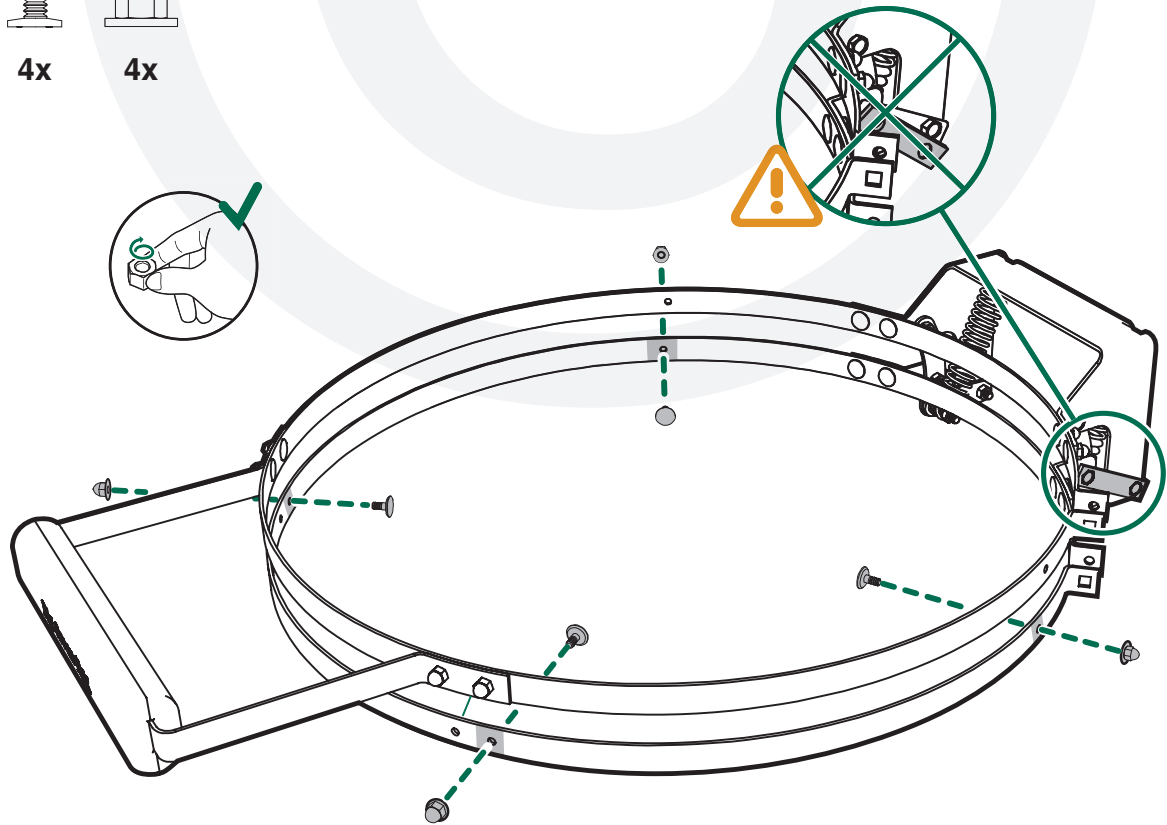

© COPYRIGHT BIG GREEN EGG INC.

2

4x 4x