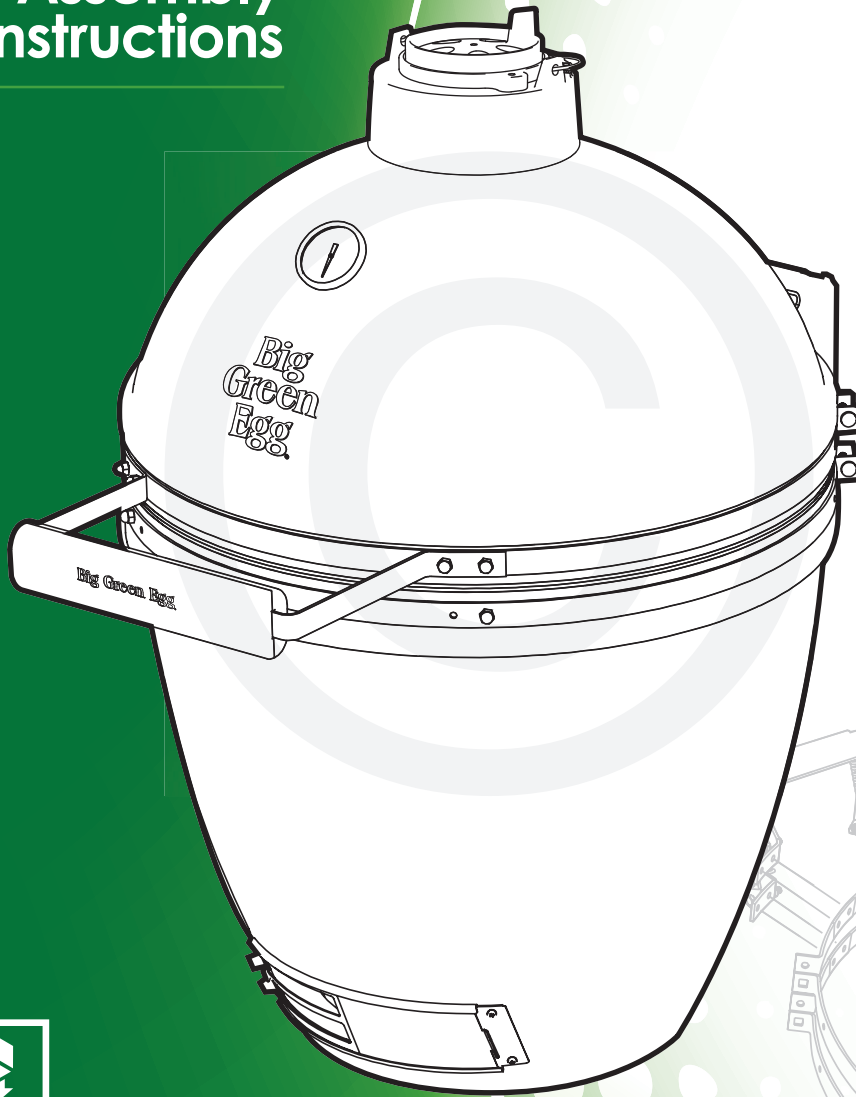

XXL XL L M S MX MN

EGG® and Band Assembly Instructions

7/16" + 1/2"
(Nr. 11 + 13)

www.biggreenegg.com/assembly-videos

 www.biggreenegg.com

 www.biggreenegg.ca

 www.biggreenegg.eu

 www.biggreenegg.co.uk

 www.biggreenegg.co.za

CAUTION: SEE SAFETY NOTICE
www.biggreenegg.com/safetytips

© COPYRIGHT BIG GREEN EGG INC.

1

A  
8x 8x

B  
4x 4x

© COPYRIGHT BIG GREEN EGG INC.

2