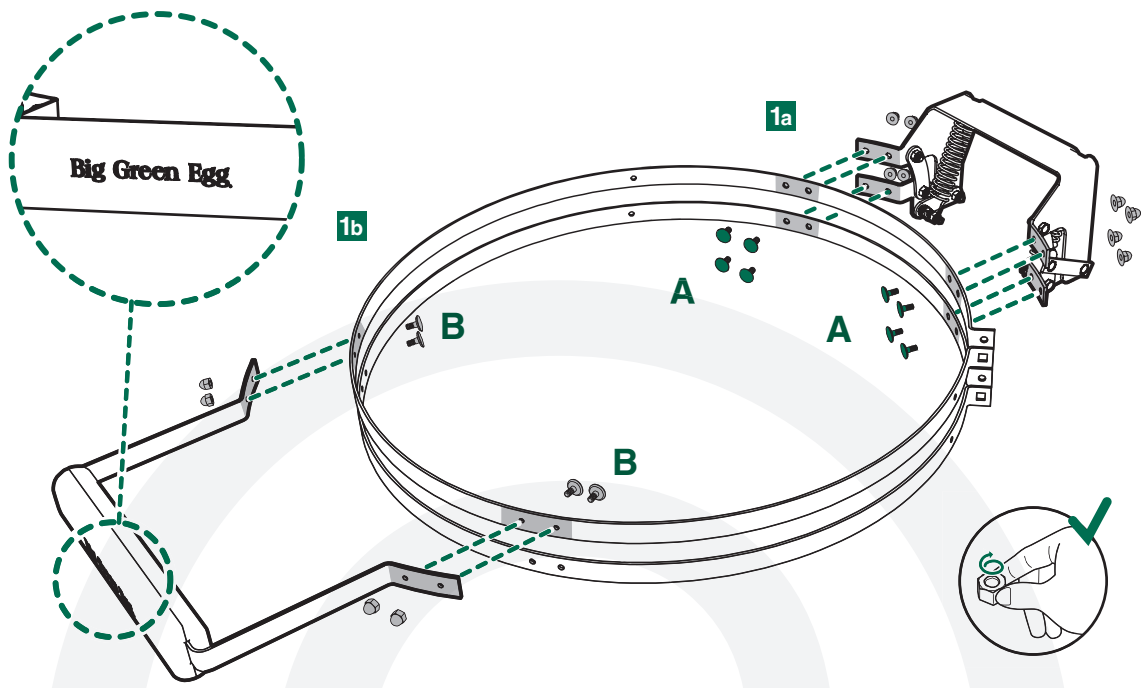

XXL XL L M S MX MN

EGG® and Band Assembly Instructions

7/16" + 1/2"
(Nr. 11 + 13)

www.biggreenegg.com/assembly-videos

 www.biggreenegg.com

 www.biggreenegg.ca

 www.biggreenegg.eu

 www.biggreenegg.co.uk

 www.biggreenegg.co.za

CAUTION: SEE SAFETY NOTICE
www.biggreenegg.com/safetytips

© COPYRIGHT BIG GREEN EGG INC.

1

A  
8x 8x

B  
4x 4x

© COPYRIGHT BIG GREEN EGG INC.

2