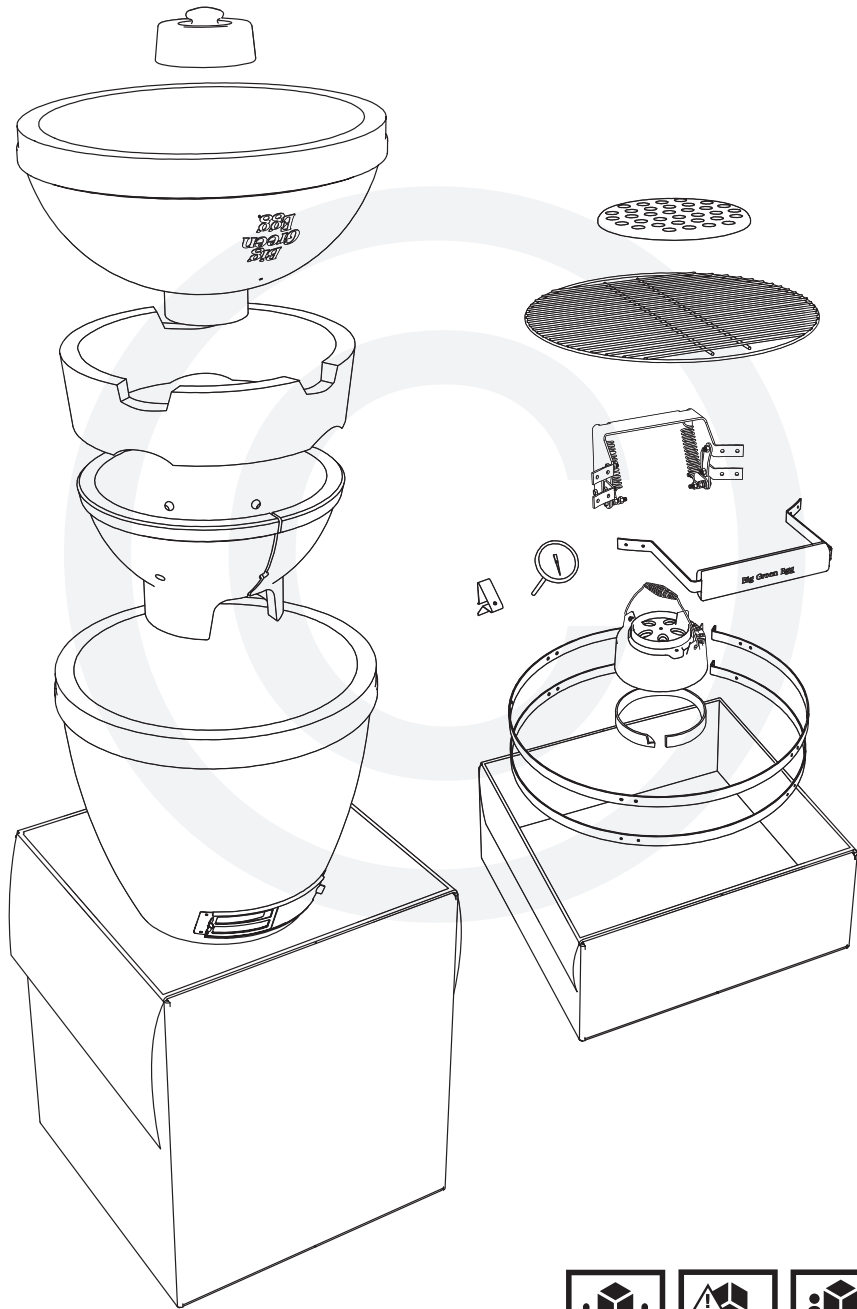

XXL XL L M S MX MN

EGG® and Band Assembly Instructions

7/16" + 1/2"
(Nr. 11 + 13)

www.biggreenegg.com/assembly-videos

 www.biggreenegg.com

 www.biggreenegg.ca

 www.biggreenegg.eu

 www.biggreenegg.co.uk

 www.biggreenegg.co.za

CAUTION: SEE SAFETY NOTICE
www.biggreenegg.com/safetytips

© COPYRIGHT BIG GREEN EGG INC.

1

A  
8x 8x

B  
4x 4x

© COPYRIGHT BIG GREEN EGG INC.

2