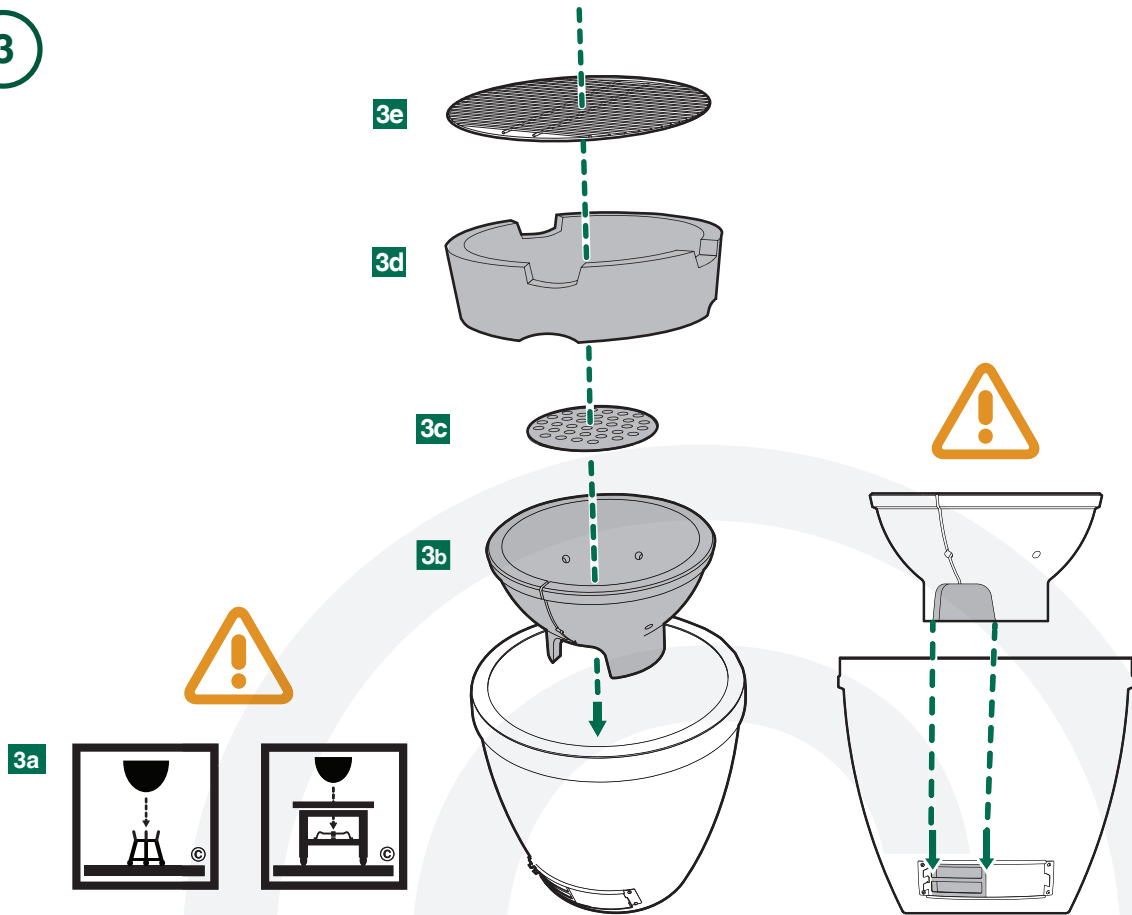

3

© COPYRIGHT BIG GREEN EGG INC.

4